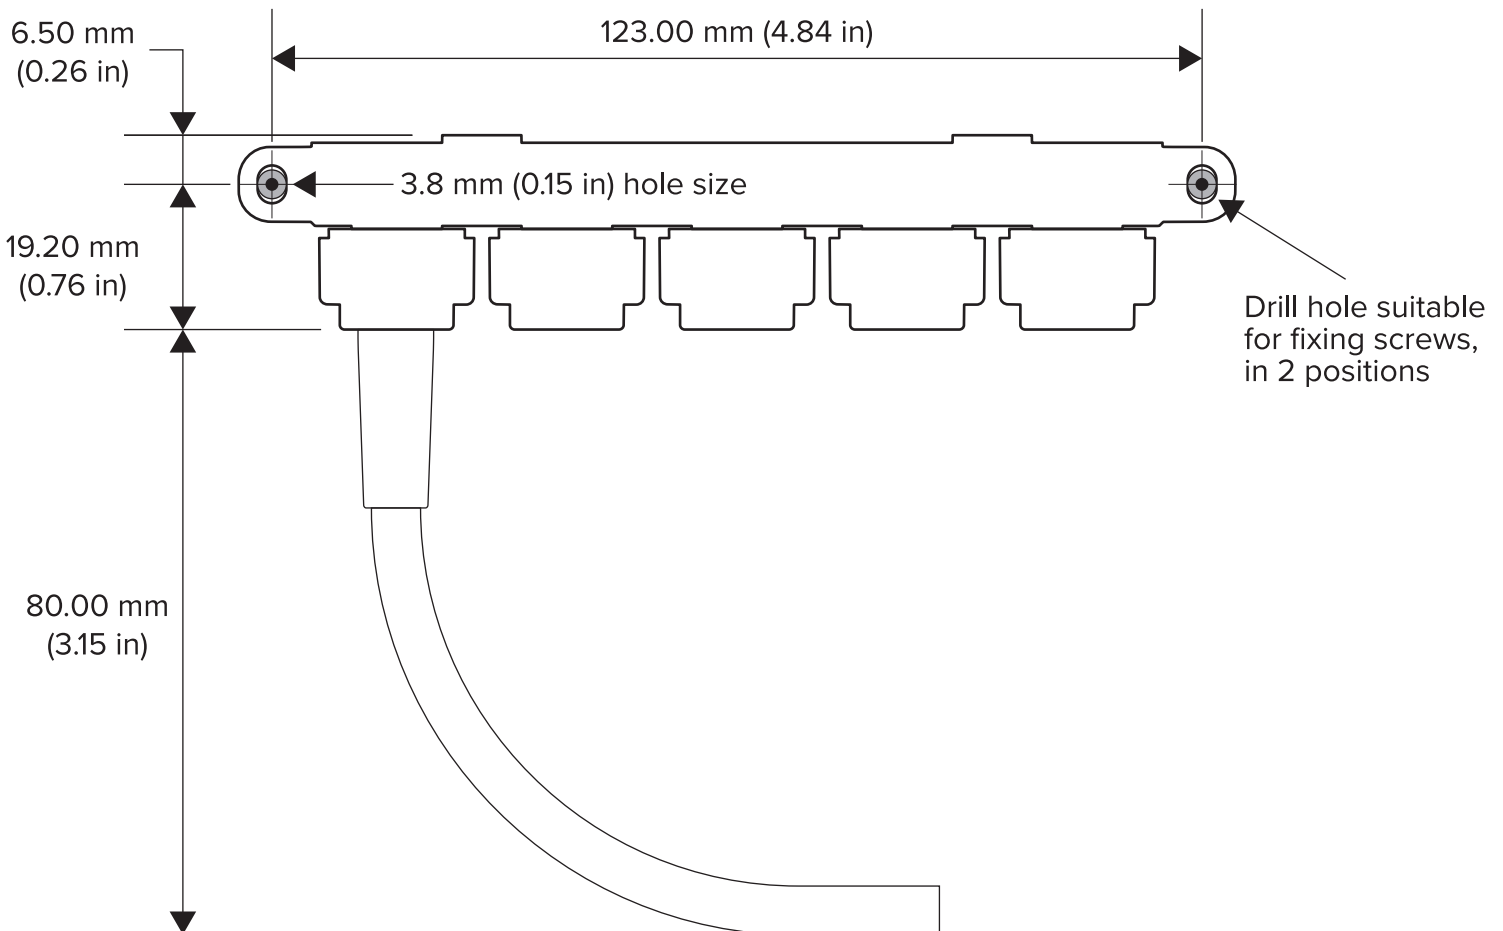

SeaTalkng 5-Way Block Mounting Template

NOTE: This document may NOT print true to scale. Before modifying mounting surface, ensure printed template matches the measurements provided.

Raymarine®

Document number: 87411-1
Document date: 01-2020