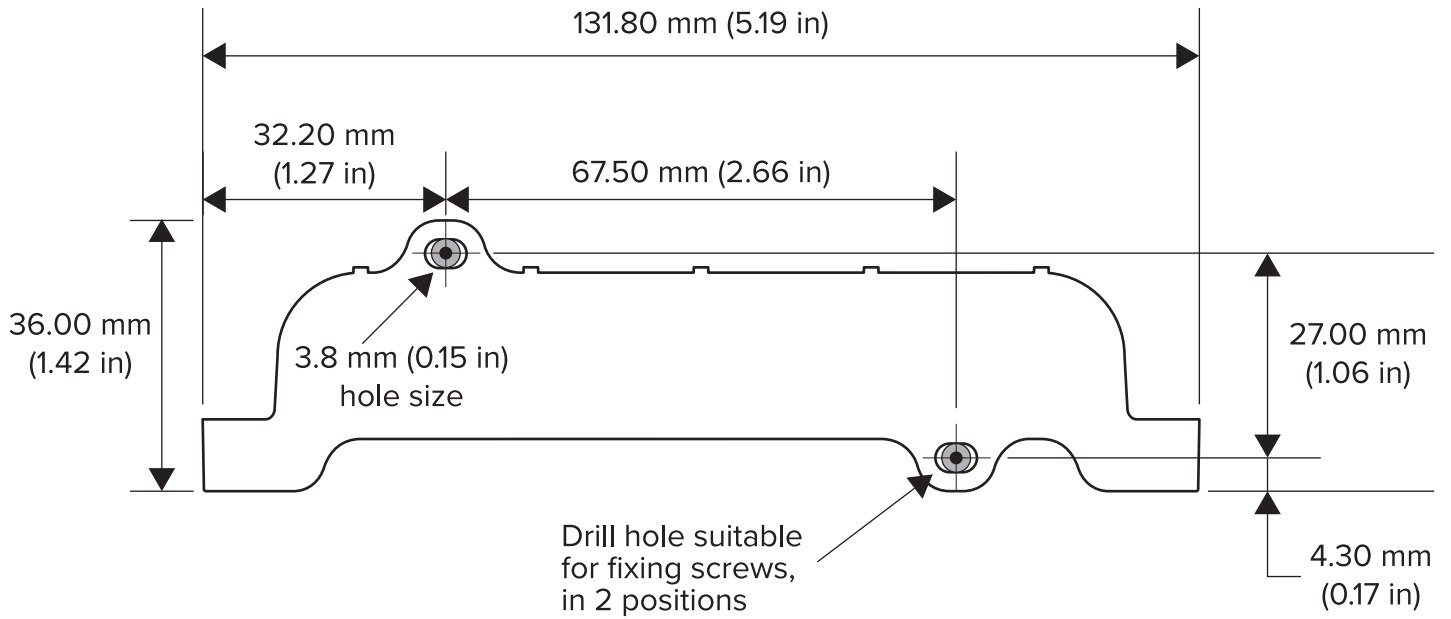

SeaTalkng 5-Way Block Mounting Template

NOTE: This document may NOT print true to scale. Before modifying mounting surface, ensure printed template matches the measurements provided.

Raymarine®

Document number: 87411-1
Document date: 01-2020